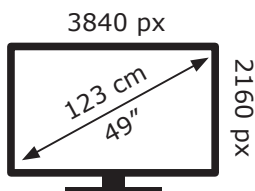

# ENERGY

49 GUW 8040 - Fire TV  
Edition TQA000

**GRUNDIG**

**83** kWh/1000h

ABCDEF**G**

**113** kWh/1000h

2019/2013